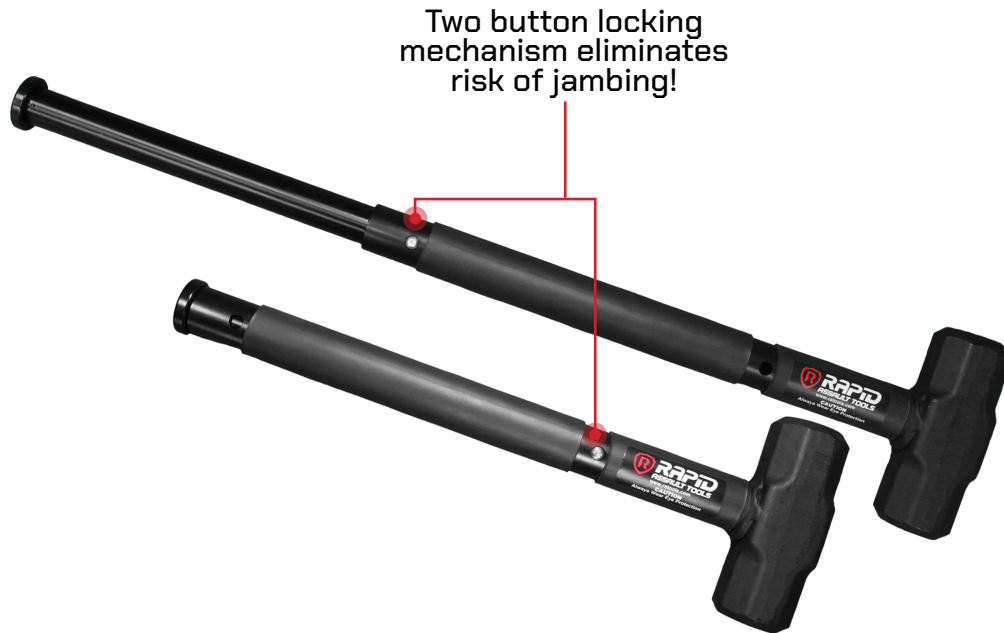

# COLLAPSIBLE RATSLEDGEX

High quality collapsible telescoping tactical sledgehammer. Made in the USA, this sledge is made to last. The innovative design allows the tool to be used in either fully closed or fully extended. Locking pins automatically secure handles into either position. Large bottom flange provides excellent control and confidence during use.

The standard tool includes a 8lbs drop-forged, heat treated steel head, aluminum alloy handle and stainless steel locking mechanism.

**The Collapsible Sledgehammer is produced in the USA and includes:**

- Telescoping handle locks in open and closed position
- Anodized black handle
- Available in 6lbs or 8lbs head

## SPECS. & MEASUREMENTS

PART NUMBER: SHX30-8 [STANDARD]

TOOL LENGTH	18.7" [47.5 CM]	COLLAPSED
	29.6" [75.4 CM]	EXTENDED
TOOL WEIGHT	9.0 LB [4.0KG]	

PART NUMBER: SHX30-6 [SPECIAL ORDER]

TOOL LENGTH	18.6" [47.2CM]	COLLAPSED
	29.6" [75.2CM]	EXTENDED
TOOL WEIGHT	7.0 LB [3.2KG]	