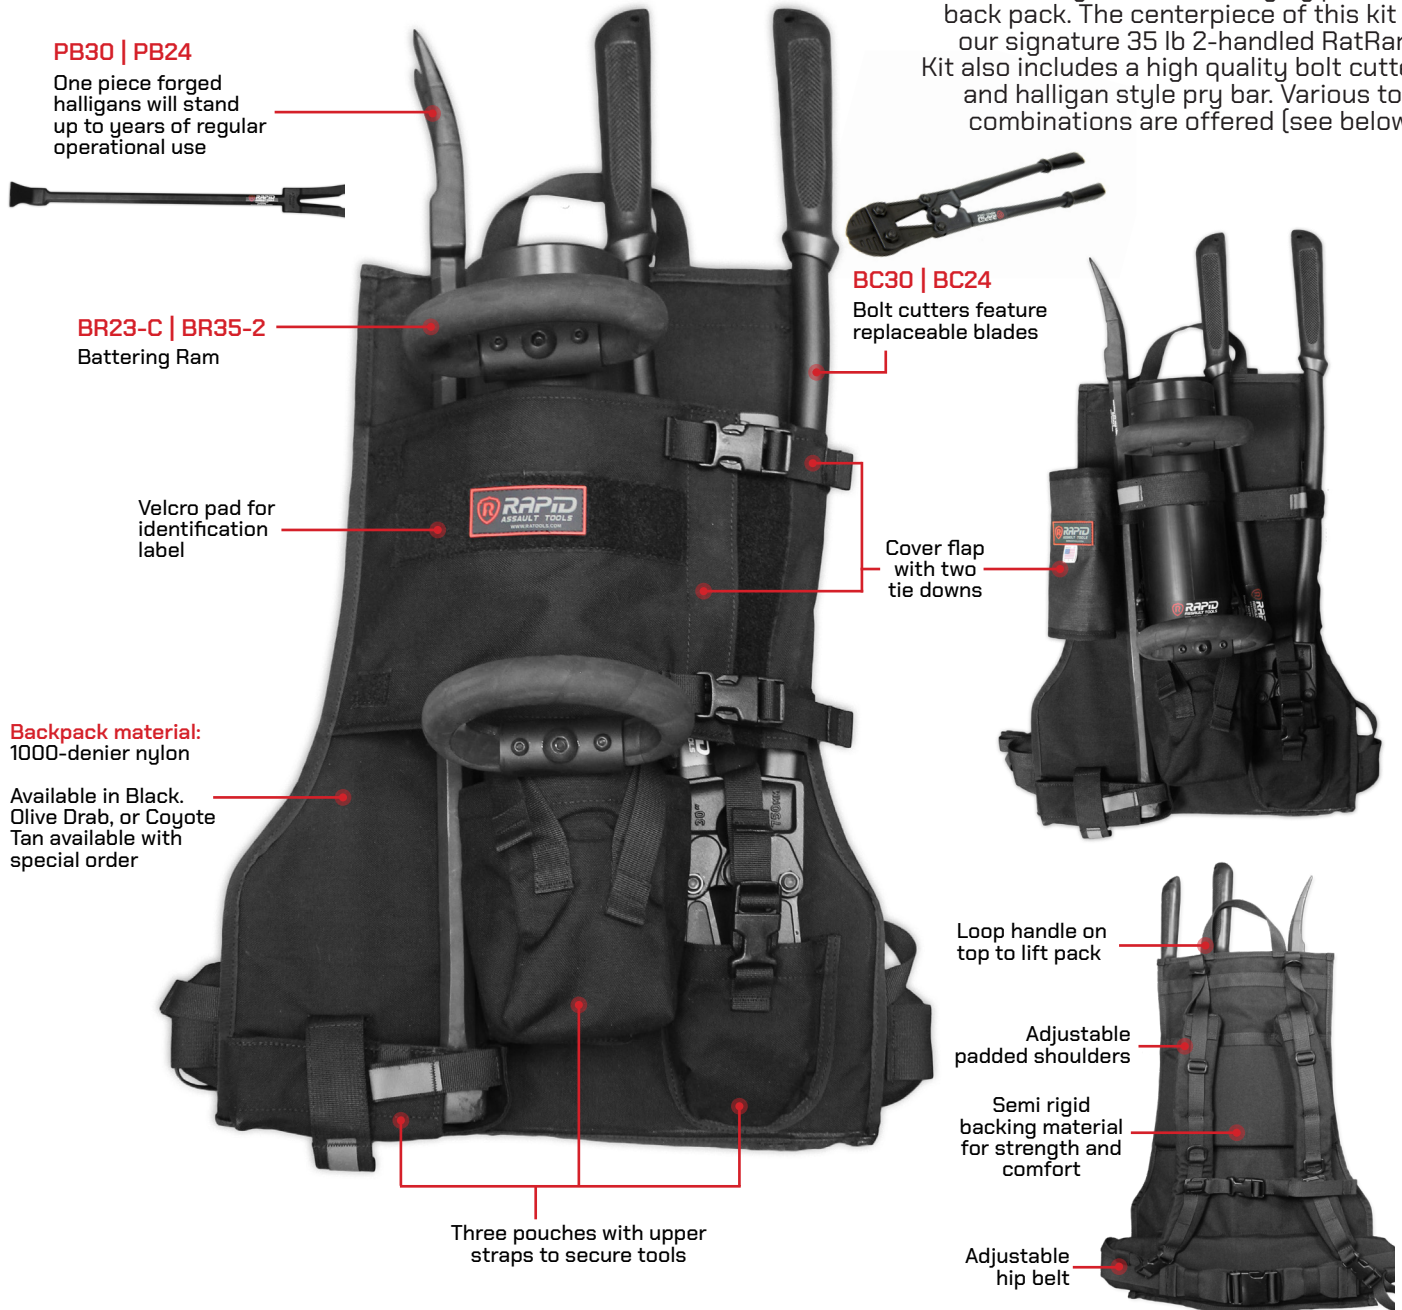

This innovative kit provides battering ram and entry tools in one highly portable back pack. The centerpiece of this kit is our signature 35 lb 2-handed RatRam. Kit also includes a high quality bolt cutter and halligan style pry bar. Various tool combinations are offered (see below).

PB30 | PB24
One piece forged halligans will stand up to years of regular operational use

BR23-C | BR35-2
Battering Ram

Velcro pad for identification label

Backpack material:
1000-denier nylon

Available in Black, Olive Drab, or Coyote Tan available with special order

BC30 | BC24
Bolt cutters feature replaceable blades

Cover flap with two tie downs

Loop handle on top to lift pack

Adjustable padded shoulders

Semi rigid backing material for strength and comfort

Adjustable hip belt

Three pouches with upper straps to secure tools

CONFIGURATIONS AVAILABLE

DESCRIPTION	PART #	WEIGHT
24" TOOLS with 35lb Ram	RMP24-25	52.6 LBS
30" TOOLS with 23lb Ram	RMP30-23	44.0 LBS
24" TOOLS with 23lb Ram	RMP24-23	39.6 LBS
30" TOOLS with 35lb Ram	RMP30-35	56.8 LBS